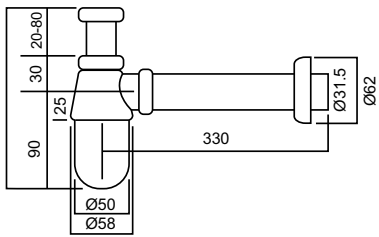

HORIZONTAL 600MM
WHITE:
TP32-600-W

FEATURE

EXTENDABLE BOTTLE TRAP

Vertical (200mm) and horizontal (600mm) bottle trap extensions for the ELEMENTI Universal trap are available in 5 finishes. These extensions can be simply cut down to whatever length is required.

ELEMENTI

1 1 YEAR
GUARANTEE*

*All guarantees are subject to terms and conditions and available on request or can be viewed at: www.robertson.co.nz/warranties

ELEMENTI
32MM BOTTLE TRAP

CHROME:
 79102.02

ELEMENTI
40MM BOTTLE TRAP