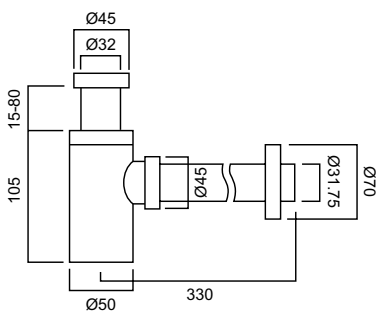

HORIZONTAL 600MM
WHITE:
TP32-600-W

FEATURE

EXTENDABLE BOTTLE TRAP

Vertical (200mm) and horizontal (600mm) bottle trap extensions for the ELEMENTI Universal trap are available in 5 finishes. These extensions can be simply cut down to whatever length is required.