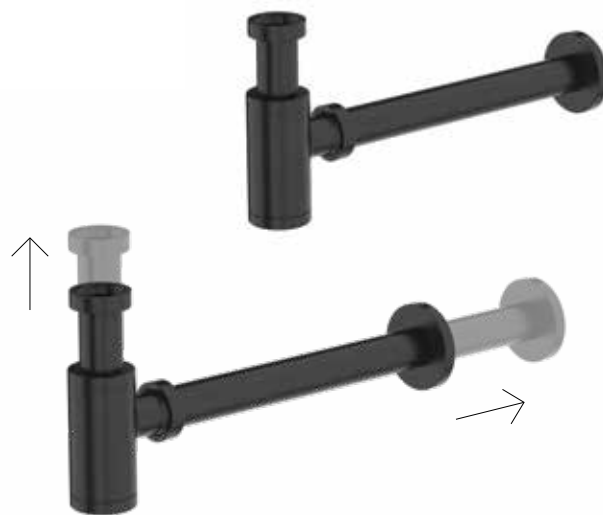

ELEMENTI®

BOTTLE TRAPS

BOTTLE TRAPS

ELEMENTI

UNIVERSAL 32MM BOTTLE TRAP

CHROME:
79104.02

BRUSHED NICKEL:
79104.04

GUN METAL:
79104.29

NEW

BLACK:
79104.13

WHITE:
79104.10

ELEMENTI

UNIVERSAL BOTTLE TRAP EXTENSION

VERTICAL 200MM
CHROME:
TP32-200

VERTICAL 200MM
BRUSHED NICKEL:
TP32-200-BN

VERTICAL 200MM
GUN METAL:
TP32-200-GM

NEW

VERTICAL 200MM
BLACK:
TP32-200-B

VERTICAL 200MM
WHITE:
TP32-200-W

HORIZONTAL 600MM
CHROME:
TP32-600

HORIZONTAL 600MM
BRUSHED NICKEL:
TP32-600-BN

HORIZONTAL 600MM
GUN METAL:
TP32-600-GM

NEW

HORIZONTAL 600MM
BLACK:
TP32-600-B

HORIZONTAL 600MM
WHITE:
TP32-600-W

FEATURE

EXTENDABLE BOTTLE TRAP

Vertical (200mm) and horizontal (600mm) bottle trap extensions for the ELEMENTI Universal trap are available in 5 finishes. These extensions can be simply cut down to whatever length is required.