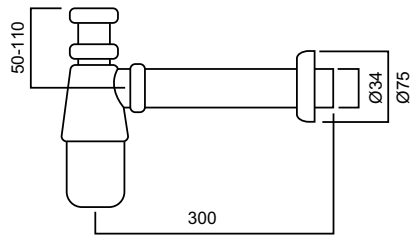

ELEMENTI
40MM BOTTLE TRAP

CHROME:
79142.02

PEX
**32/40MM RUBBER
BOTTLE TRAP
CONNECTOR**
79221.02